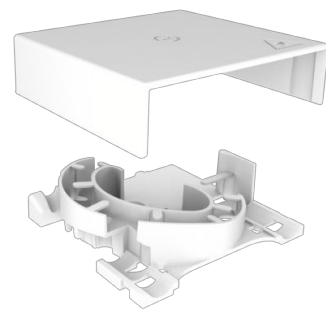

2LINE Athene KÜB

Cable overlength box

2LINE Athene KÜB

Article no.: 2LINE Athene KÜB

In combination with the 2LINE Athene BOX you can exploit all the advantages of modern in-house cabling. The 2LINE Athene KÜB enables you to accommodate excess length of cable assemblies, which are delivered cascaded for installation in empty conduits. Of course, it should be also ensured that the fibres are inserted and guided gently without bending below the prescribed radius.

Picture may differ from selected product

- **Can be used in combination with the 2LINE Athene BOX**
- **Excess length compensation of cascaded cable whips**

Facts

Advantages:

- Used for depositing excess cable lengths
- Micro tube support of $\varnothing 5 / \varnothing 7 / \varnothing 10$ mm
- Fixation of gas/water stop (EZA)
- Fulfils the R30 bending radius
- Closure with self-locking

Scope of delivery:

- Cable ties
- Wall fixation material (Universal plugs and screws)
- Optional: customer logo

Dimensions:

- HxWxD[mm]: 90x96x27

Tests/Standards:

- Impact resistant IK07
- Self-extinguishing according to UL94 V0 and UV-resistant

Features

Dimension: 90x96x27